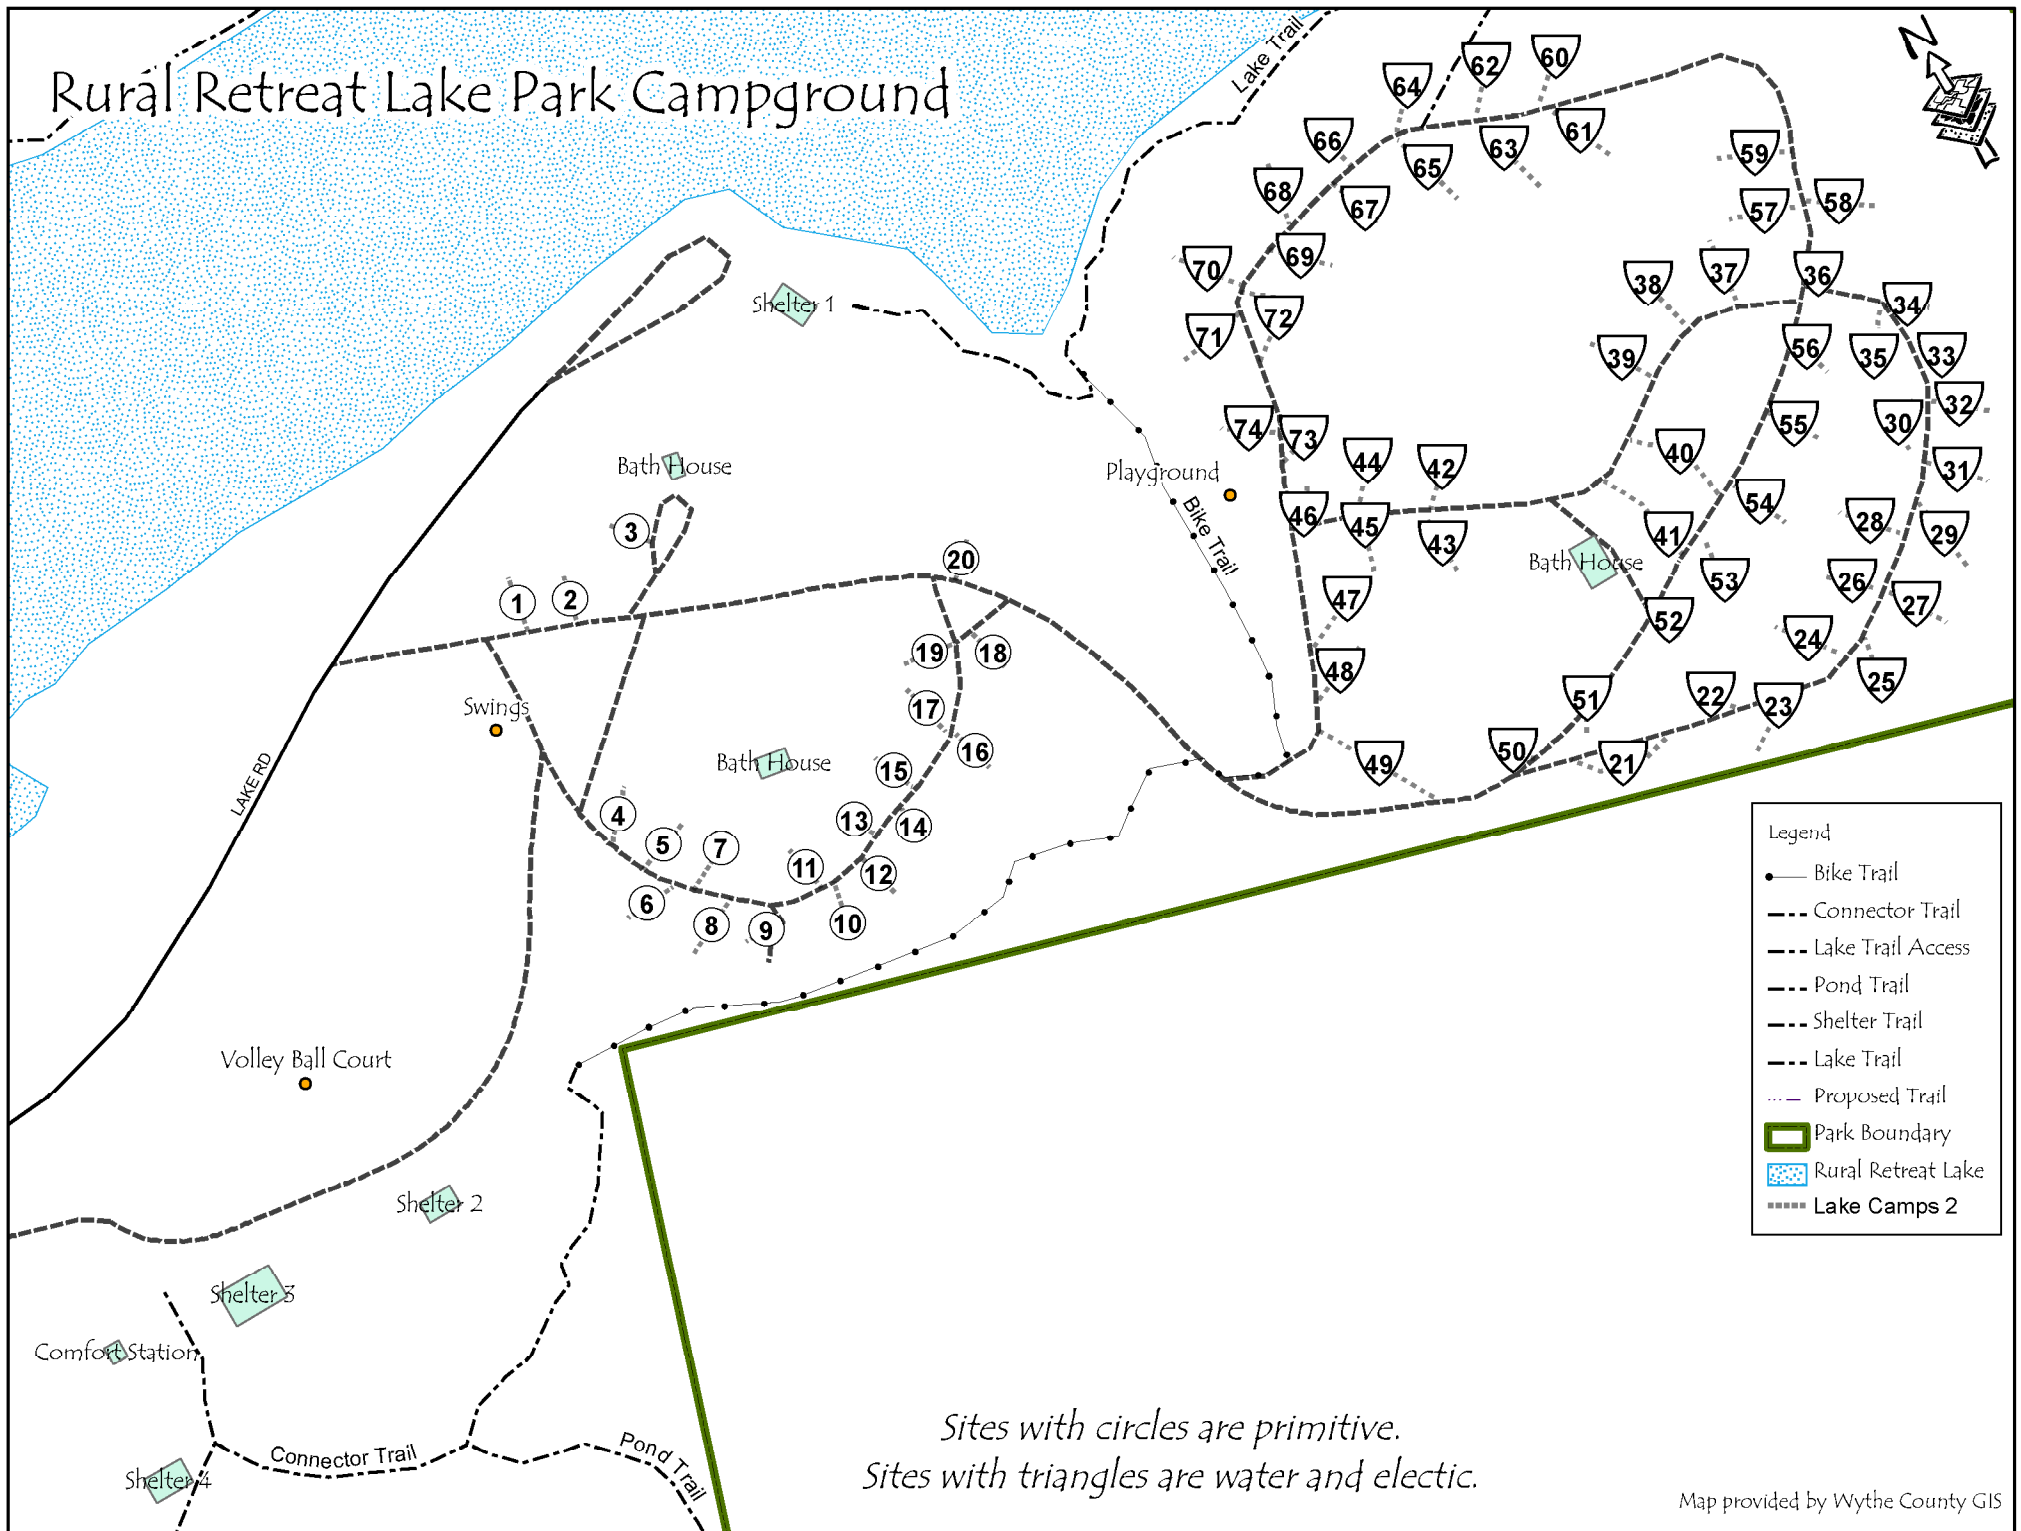

Rural Retreat Lake Park Campground

*Sites with circles are primitive.
 Sites with triangles are water and electric.*